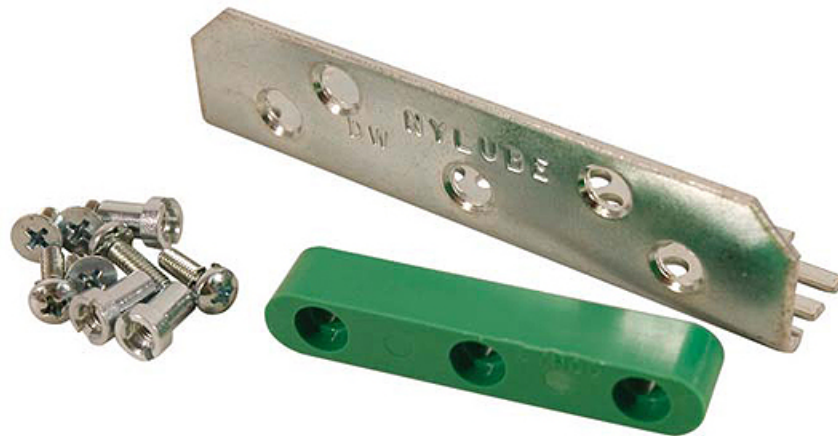

# Nylube Gib Package

For passenger safety, inspecting elevator doors and door gibs is an important part of regular maintenance.

Door gibs are located at the bottom of the hoistway doors, and travel in the sill track to hold the doors in place as they open and close. They can often be broken or bent when the doors hit, and some need to be replaced because of worn sills or misaligned doors.

Vertical Express is proud to offer the high quality Nylube Gib Package to replace any damaged door gibs found during your elevator inspections.

Nylube Gib Package

Part #9896659

**Contact Your Vertical Express Representative Today!**