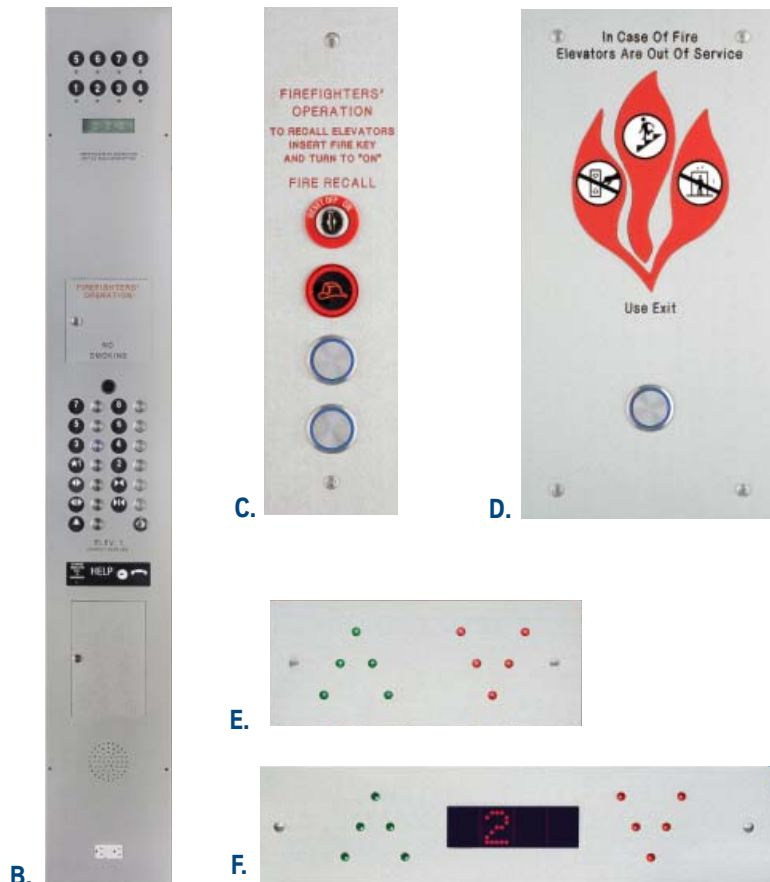

Vertical Express
9280 Crestwyn Hills
Memphis, TN 38125
www.verticalxpress.com

All illustrations and specifications are based on information in effect at time of publication approval. Vertical Express reserves the right to change specifications or design and to discontinue items without prior notice or obligation.